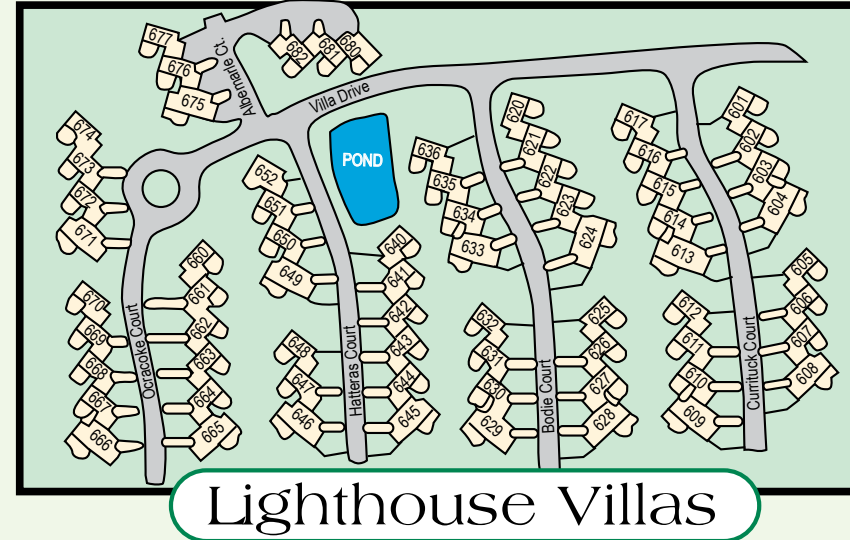

Corolla Light

A RESORT VILLAGE

Currituck Sound

The Whalehead Club

Boat Ramp

Corolla Light Trolley Stops: The Trolley Runs Approximately Every 20-25 Minutes.

- ① Near House #583 on Hampton St.
- ② Near Entrance to Soundside Pool on Hampton St.
- ③ Between House #554 & #555 on Hampton St.
- ④ On Trolley Trail on Northside of Sports Center
- ⑤ At Maint. Entrance to the Mirage on Mirage St.
- ⑥ Miller Court near House #533
- ⑦ Inn at Corolla Light
- ⑧ Baum Court Near House #517
- ⑨ Beacon Hill
- ⑩ On Austin St. on Soundside Near House #312
- ⑪ Simmons Court off Austin St. on Soundside
- ⑫ On Austin St. on Soundside Near Dunton Dr.
- ⑬ Austin St. on Oceanside just North of Corolla Light Town Center
- ⑭ On Franklyn St. Near Baldwin Ct.
- ⑮ On Corner of Payson St. and Franklyn St. on East Side
- ⑯ Franklyn St. and Strong Ct.
- ⑰ On Morris Drive Near House #713
- ⑱ At Morris Dr. North Near House #723
- ⑲ At Oceanfront Clubhouse by Basketball Ct.

Atlantic Ocean