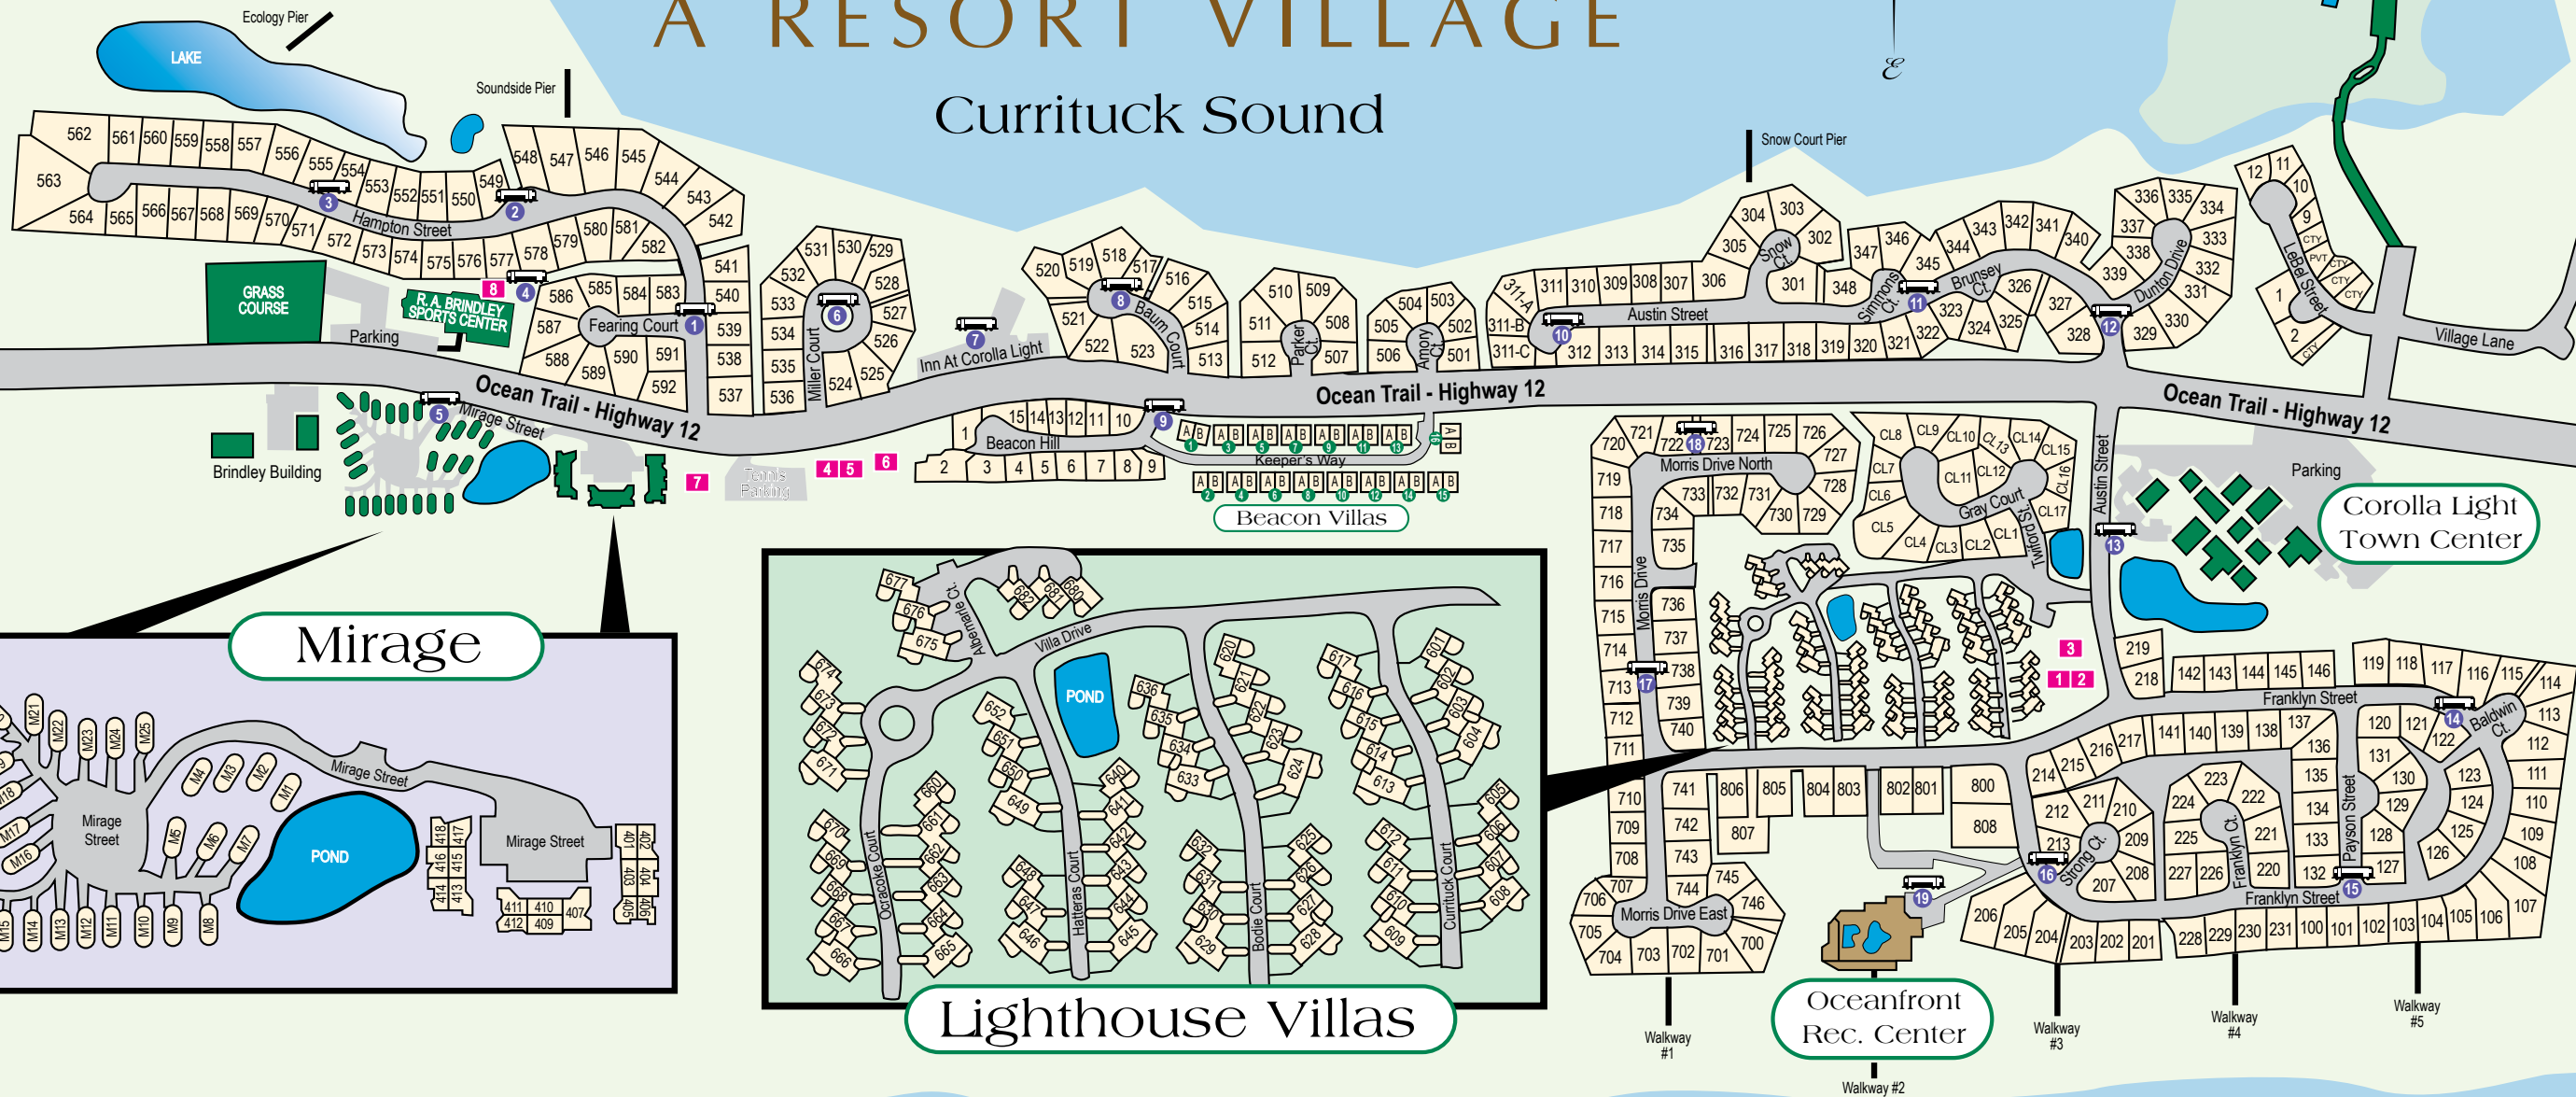

Corolla Light

A RESORT VILLAGE

Currituck Sound

The Whalehead Club

Boat Ramp

Corolla Light Trolley Stops: The Trolley Runs Approximately Every 20-25 Minutes.

- ① Near House #583 on Hampton St.
- ② Near Entrance to Soundside Pool on Hampton St.
- ③ Between House #554 & #555 on Hampton St.
- ④ On Trolley Trail on Northside of Sports Center
- ⑤ At Maint. Entrance to the Mirage on Mirage St.
- ⑥ Miller Court near House #533
- ⑦ Inn at Corolla Light
- ⑧ Baum Court Near House #517
- ⑨ Beacon Hill
- ⑩ On Austin St. on Soundside Near House #312
- ⑪ Simmons Court off Austin St. on Soundside
- ⑫ On Austin St. on Soundside Near Dunton Dr.
- ⑬ Austin St. on Oceanside just North of Corolla Light Town Center
- ⑭ On Franklyn St. Near Baldwin Ct.
- ⑮ On Corner of Payson St. and Franklyn St. on East Side
- ⑯ Franklyn St. and Strong Ct.
- ⑰ On Morris Drive Near House #713
- ⑱ At Morris Dr. North Near House #723
- ⑲ At Oceanfront Clubhouse by Basketball Ct.

Atlantic Ocean