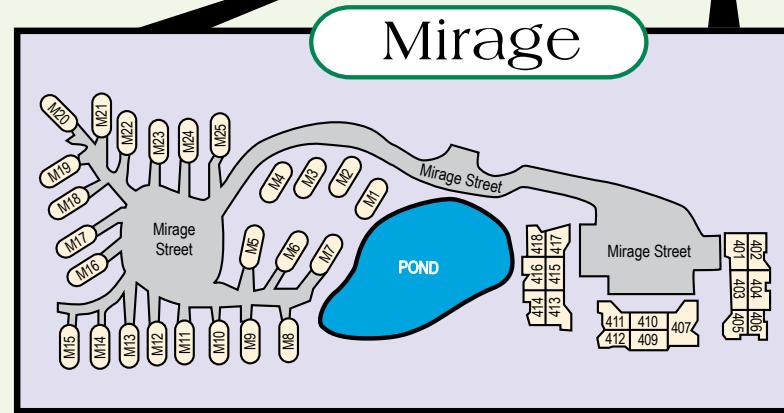

Corolla Light

A RESORT VILLAGE

Currituck Sound

The Whalehead Club

Boat Ramp

Corolla Light Trolley Stops: The Trolley Runs Approximately Every 20-25 Minutes.

- ① Near House #583 on Hampton St.
- ② Near Entrance to Soundside Pool on Hampton St.
- ③ Between House #554 & #555 on Hampton St.
- ④ On Trolley Trail on Northside of Sports Center
- ⑤ At Maint. Entrance to the Mirage on Mirage St.
- ⑥ Miller Court near House #533
- ⑦ Inn at Corolla Light
- ⑧ Baum Court Near House #517
- ⑨ Beacon Hill
- ⑩ On Austin St. on Soundside Near House #312
- ⑪ Simmons Court off Austin St. on Soundside
- ⑫ On Austin St. on Soundside Near Dunton Dr.
- ⑬ Austin St. on Oceanside just North of Corolla Light Town Center
- ⑭ On Franklyn St. Near Baldwin Ct.
- ⑮ On Corner of Payson St. and Franklyn St. on East Side
- ⑯ Franklyn St. and Strong Ct.
- ⑰ On Morris Drive Near House #713
- ⑱ At Morris Dr. North Near House #723
- ⑲ At Oceanfront Clubhouse by Basketball Ct.

Atlantic Ocean